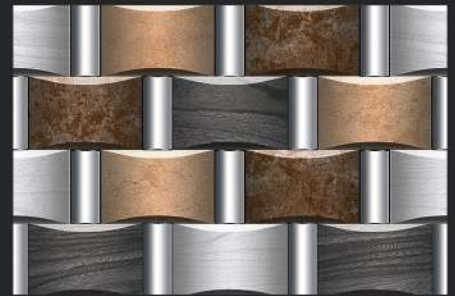

Elevation
Series
Glossy

12 X 18
Digital Wall Tiles

E 5303

COLOUR PRINTING
TECHNOLOGY FROM SPAIN

HD DIGITAL
WALL TILES

Elevation
Series
Glossy

12 X 18
Digital Wall Tiles

E 5304